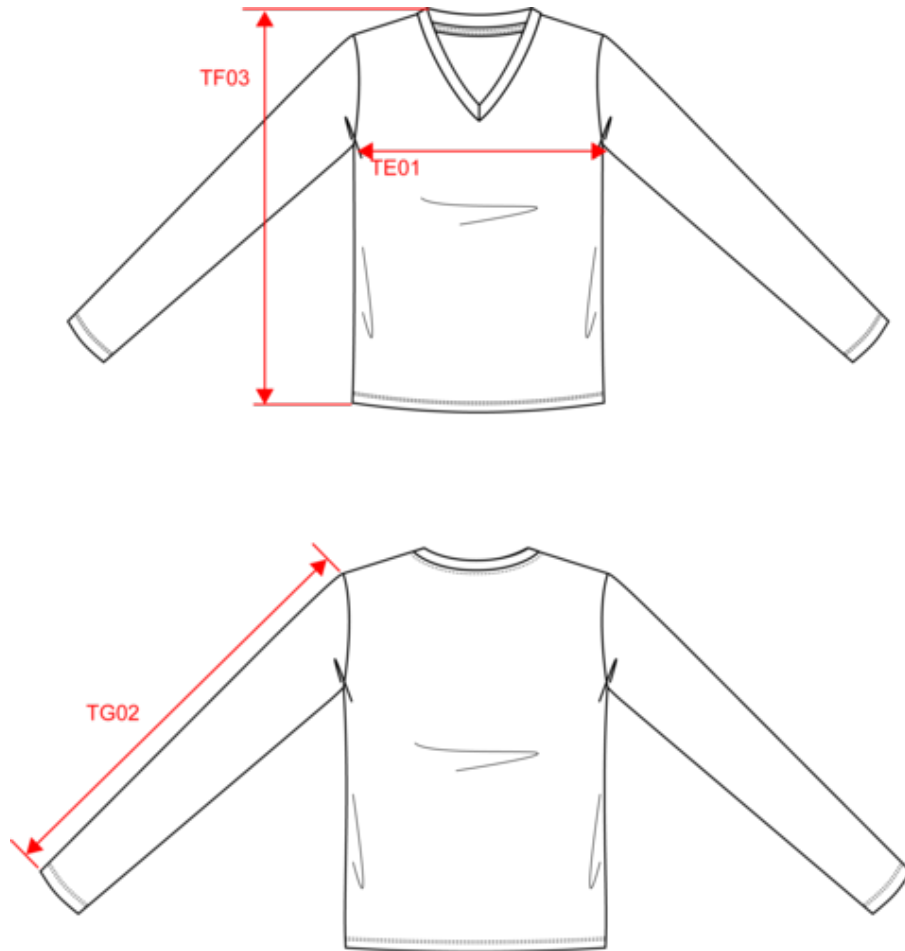

### Also available in version

PK306

KARIBAN  
PREMIUM

PK307

Ladies' V-neck long-sleeved Supima® t-shirt

Dimensions (cm)

| Measurements in cm                            | XS    | S     | M     | L     | XL    | XXL   |
|---|-------|-------|-------|-------|-------|-------|
| TE01 - 1/2 chest width at 1.5cm below armhole | 43.00 | 46.00 | 49.00 | 52.00 | 55.00 | 58.00 |
| TF03 - Front total height from HSP            | 61.50 | 63.50 | 65.50 | 67.50 | 69.50 | 71.50 |
| TG02 - Long sleeve length                     | 58.00 | 59.00 | 60.00 | 61.00 | 62.00 | 63.00 |